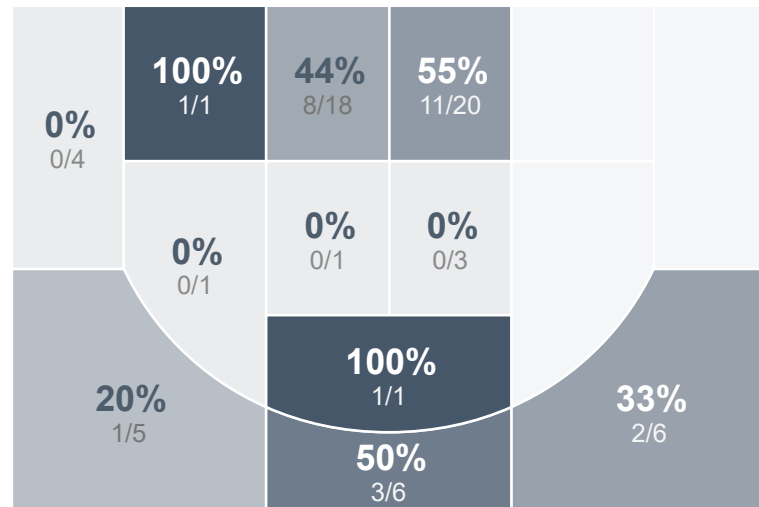

Fargo Shanley High School