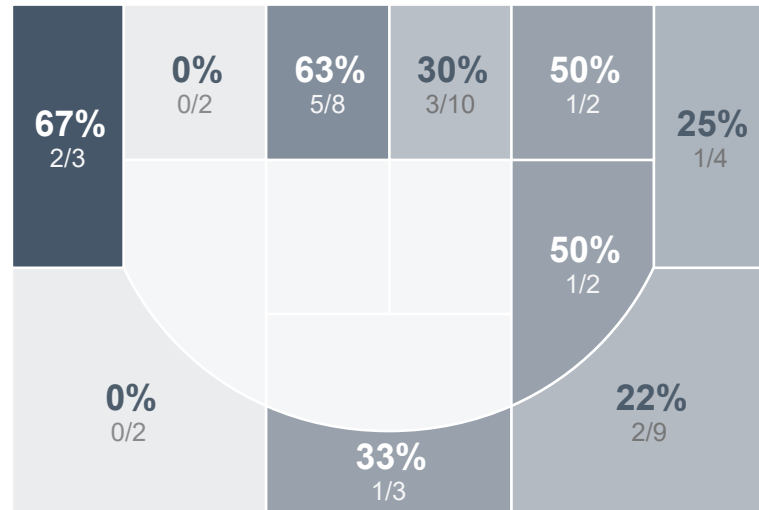

Dickinson Girls Varsity Basketball